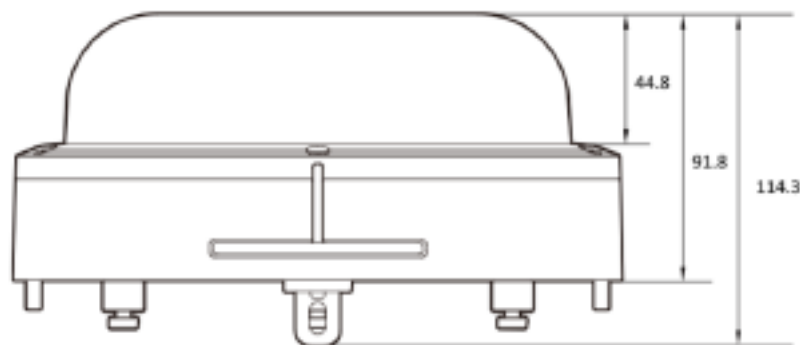

*Design and specifications are subjects to change without notice.