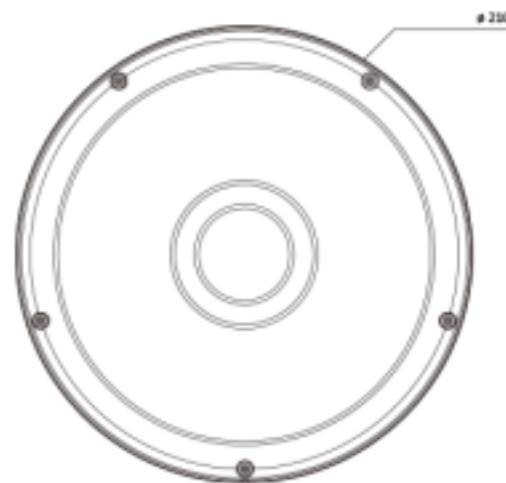

*Design and specifications are subjects to change without notice.